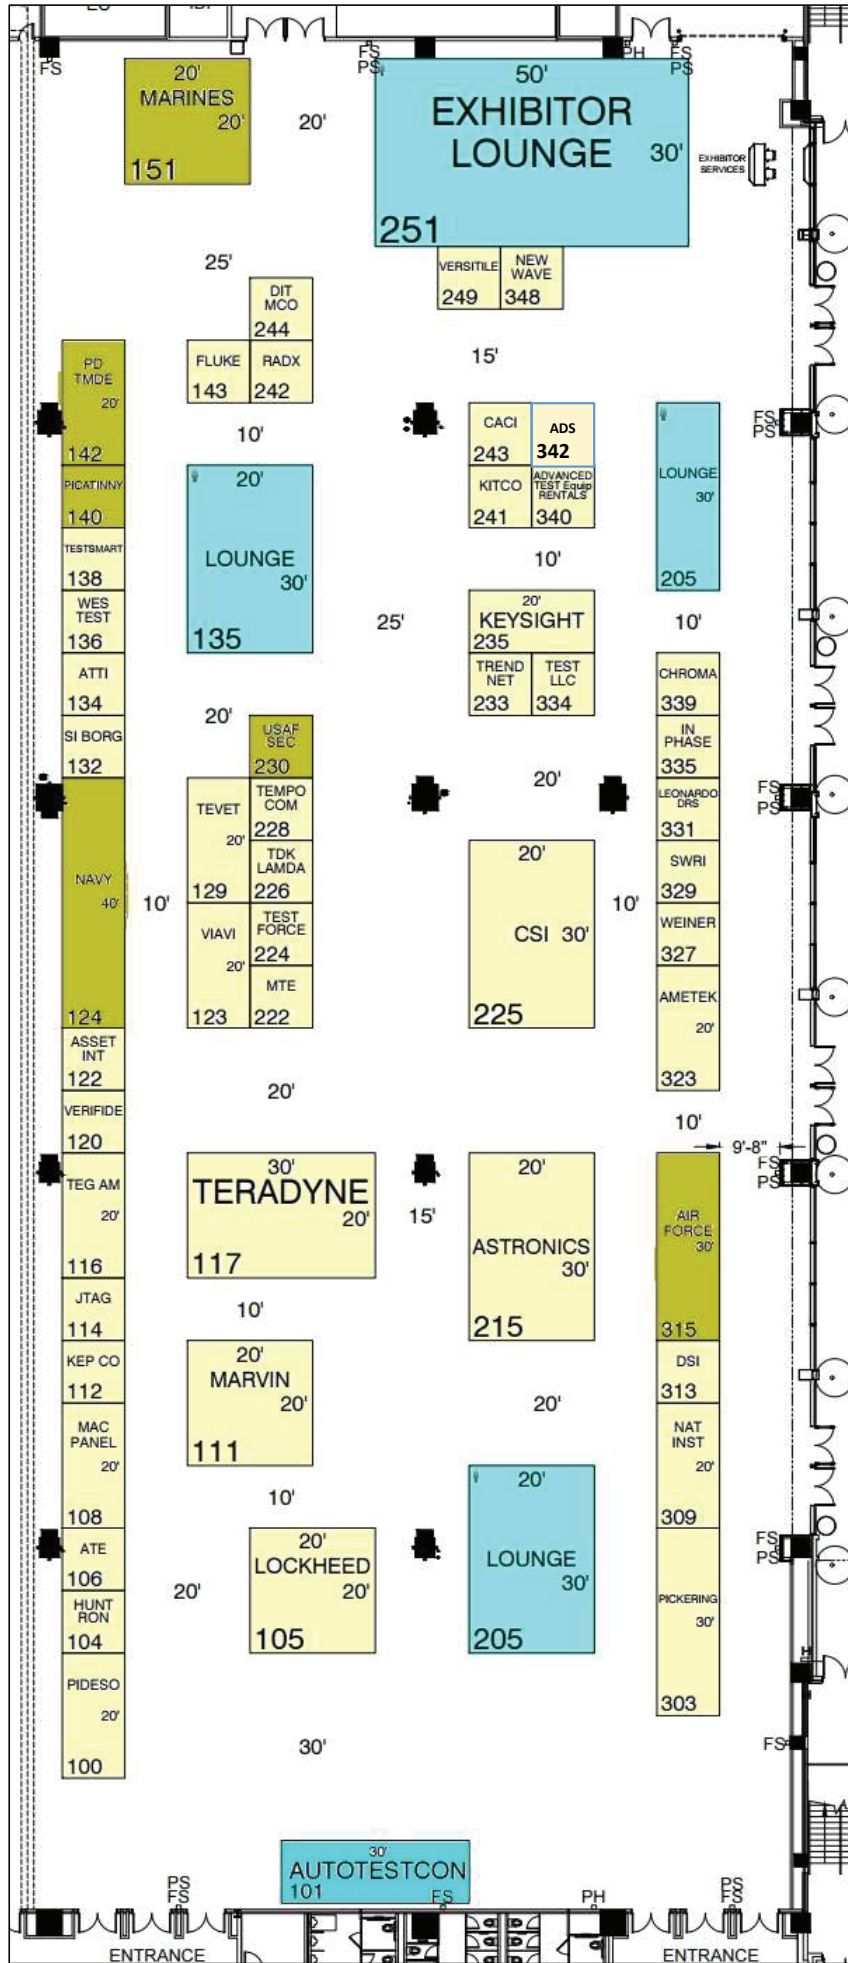

IEEE AUTOTESTCON 2022

August 29-September 1, 2022 • National Harbor, Maryland
Gaylord National Convention Center

IEEE AUTOTESTCON 2022

August 29-September 1, 2022 * National Harbor, Maryland

Gaylord National Convention Center